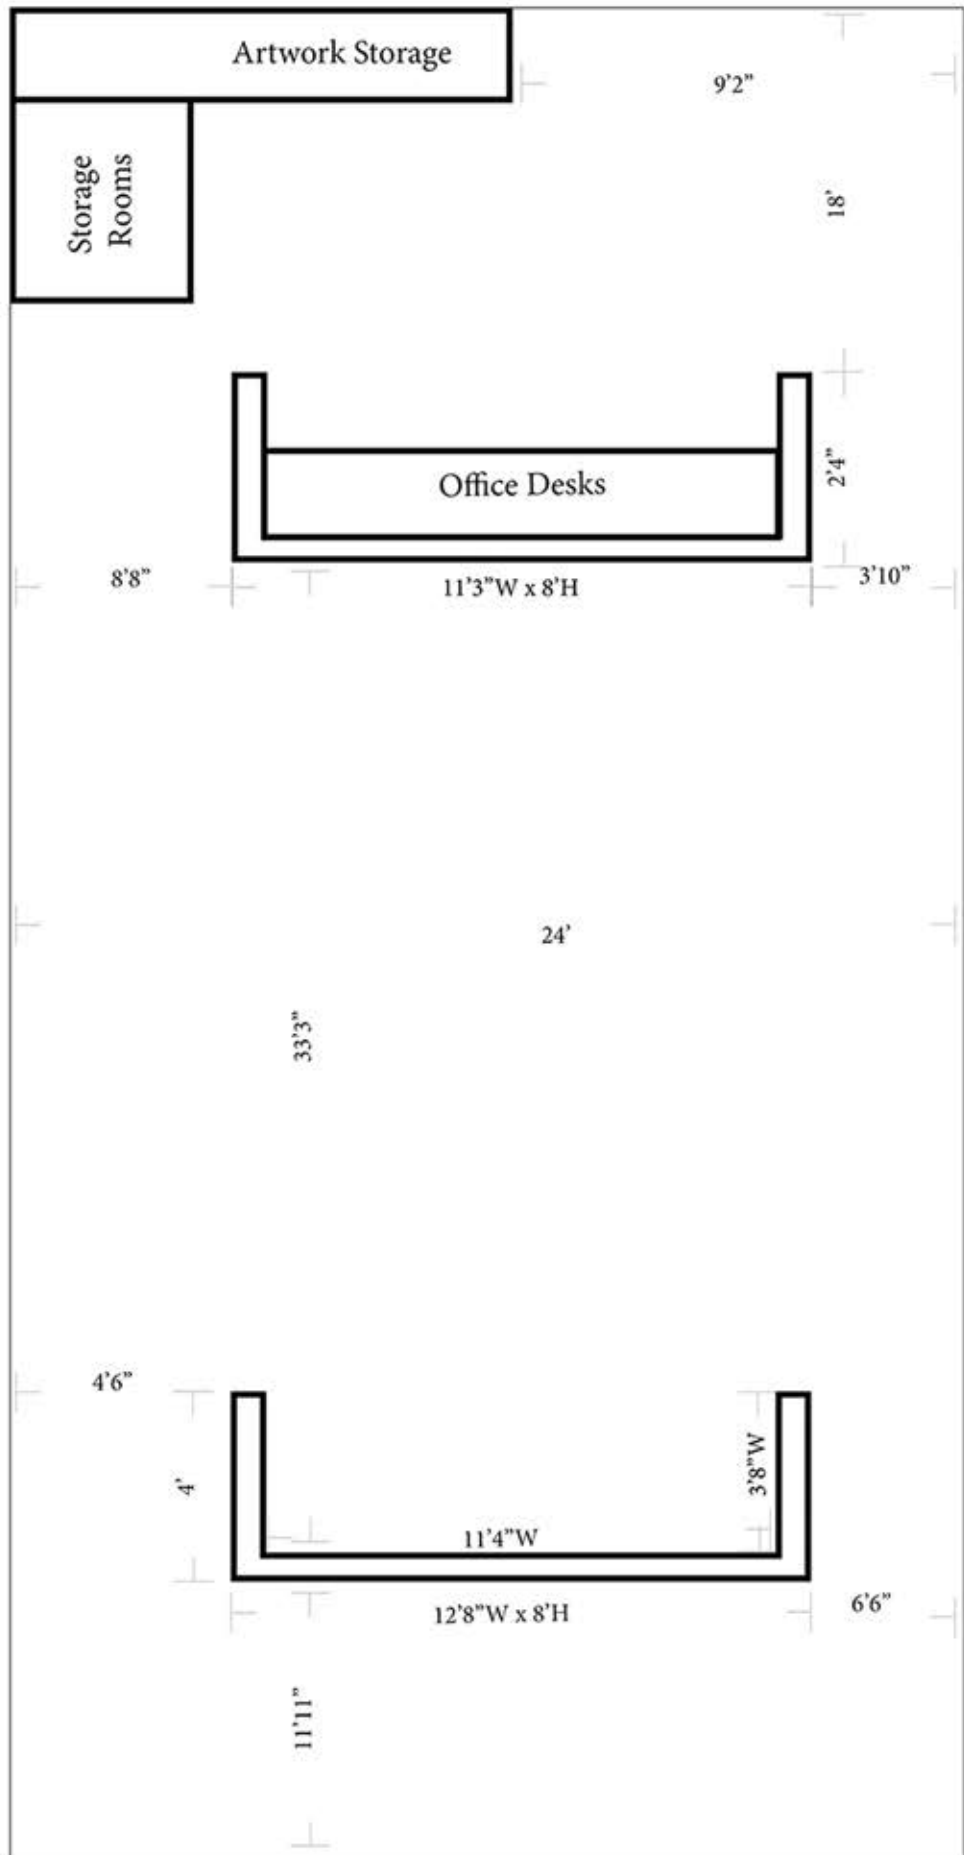

Back of Gallery

Ceiling is 14'

Street Side

Space Layout

ART SPACE

23 Warren Street
Street level—Gallery 1
New York, NY 10007
Phone: 646) 559-0535